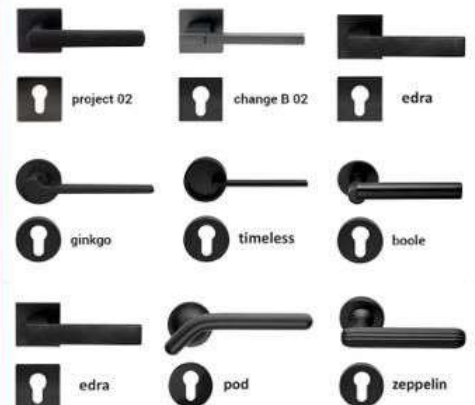

Equip-Design & Supply Pte Ltd

(Formerly from Plaza Singapura)

261 WATERLOO STREET, WATERLOO CENTRE #01-25, SINGAPORE 180261

T: (65) 6338 3838 • F: (65) 6338 3737 • E: info@equip-design.com

W: www.equip-design.com / www.equip-bathrooms.com